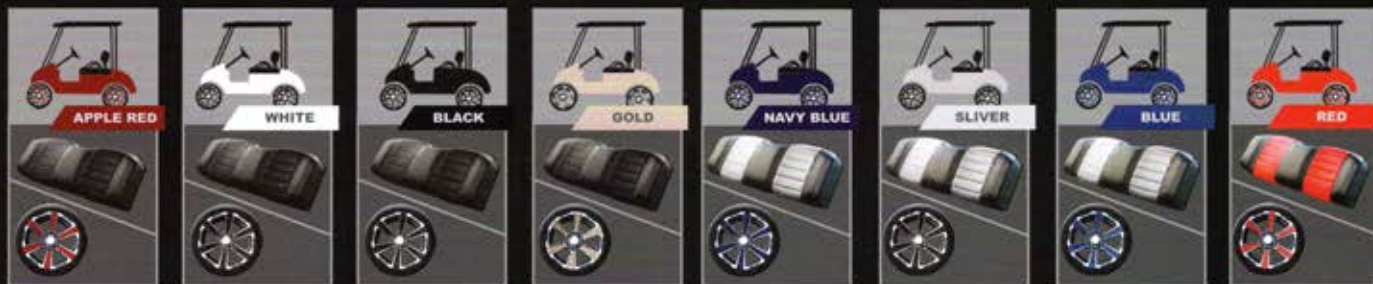

### FEATURES

- Two tone seat
- Color matched Dash
- Plastic rear seat kit with storage & cup/cell phone holders
- 14" Alum Wheel/215/35R14 Radial DOT Tire colored decorative wheel trim
- Decorative strip
- USB
- 9 inch touchscreen with back-up camera (Radio, Music, Speedometer, Bluetooth, Back-up camera, Car App connection)

9 inch touchscreen with back-up camera

Color matched Dash

14" Alum Wheel/215/35R14 Radial DOT Tire

Car Stereo

Plastic rear seat kit with storage & cup/cell phone holders

Color matching standard

Optional color